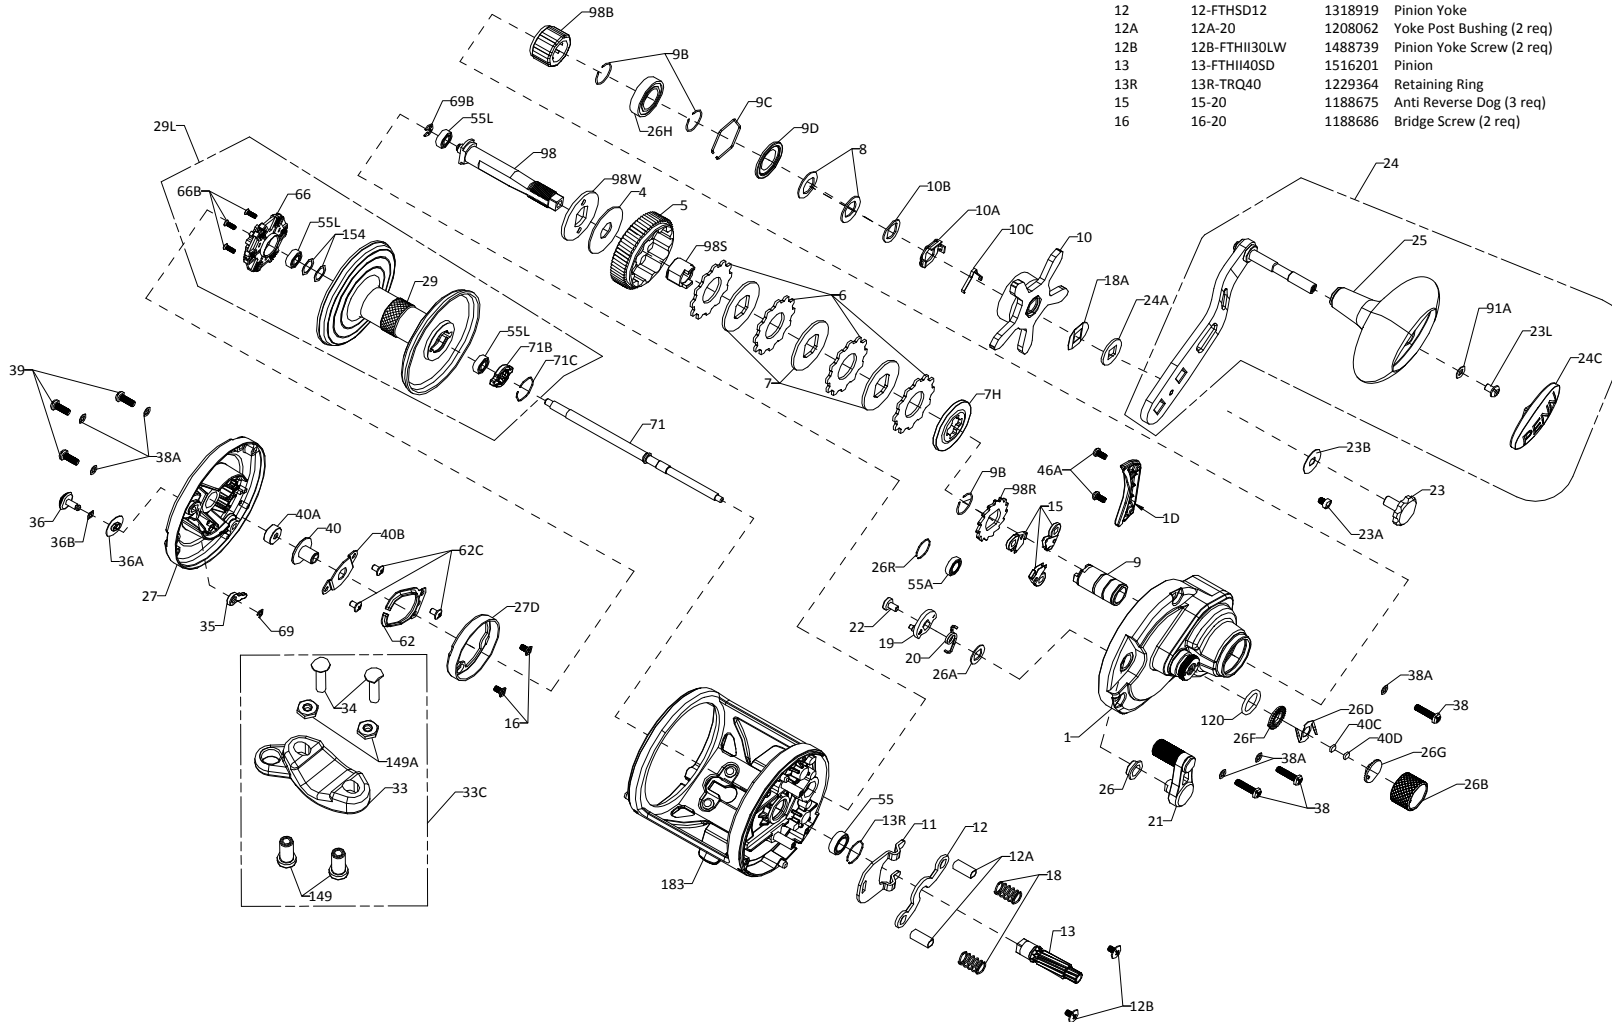

PARTS LIST FATHOM II 25NSD, 30SD and 40SD

REEL PART NO. 1505234(25NSD) , 1505236(30SD) and 1505238(40SD)

Key No.	Penn Style No.	Part No.	Description	Key No.	Penn Style No.	Part No.	Description
1	1-FTHII25NSD	1516176	Right Side Plate Assembly	18	18-20	1188688	Pinion Yoke Spring (2 req)
1	1-FTHII30SD	1516186	Right Side Plate Assembly	18A	18A-20	1188714	Keyed Spring Washer
1	1-FTHII40SD	1516197	Right Side Plate Assembly	19	19-20	1188691	Eccentric
1D	1D-FTHII40SD	1516198	Gearbox Cover	20	20-FTHSD12	1242806	Eccentric Spring
4	4-FTHII30LW	1488726	Drag Washer	21	21-FTHII40SD	1516202	Eccentric Lever (Gunsmoke)
5	5-FTHII40SD	1516199	Main Gear	22	22-20	1188690	Eccentric Screw
6	6-TRQ40	1237037	Drag Washer Tab (4 req)	23	23-FTH20LW	1208117	Handle Screw
7	7-FTHII12SD	1516068	Keyed Metal Drag Washer (3 req)	23A	23A-20	1188717	Handle Lock Screw
7H	7H-FTHII12SD	1516139	Heavy Metal Drag Washer	23B	23B-20	1207784	Handle Screw Washer
8	8-20	1188709	Spring Washer (2 req)	23L	23L-750	1191283	Screw
9	9-FTHII40SD	1516200	Spacer Sleeve	24	24-20	1188716	Handle Assembly
9B	9B-FTHII30LW	1488732	Retainer Ring (3 req)	24A	24A-20	1188715	Handle Thrust Washer
9C	9C-FTHII30LW	1488733	Retainer Ring	24C	24C-66	1191335	Cap- Handle Knob
9D	9D-FTHII30LW	1488734	Bearing Cover	25	25-TRQ40	1240293	Handle Knob
10	10-FTHII30LW	1488735	Star Drag (Gunsmoke)	26	26-20	1188692	Bushing
10A	10A-20	1188711	Star Click Retainer	26A	26A-FTHSD12	1242792	Washer
10B	10B-20	1188710	Star Click Washer	26B	26B-FTHII30LW	1488746	Spool Tension Knob (Gunsmoke)
10C	10C-525MAG2	1188712	Star Click Spring	26D	26D-525MAG2	1125769	Click Spring
11	11-FTHSD25N	1242818	Eccentric Jack	26F	26F-525MAG2	1125768	Click Plate A
12	12-FTHSD12	1318919	Pinion Yoke	26G	26G-525MAG2	1125772	Click Plate B
12A	12A-20	1208062	Yoke Post Bushing (2 req)	26H	26-TRQ40NLD2	1265023	Ball Bearing
12B	12B-FTHII30LW	1488739	Pinion Yoke Screw (2 req)	26R	26R-525MAG2	1214654	Ring Retaining
13	13-FTHII40SD	1516201	Pinion	27	27-FTHII25NSD	1516177	Left Side Plate Assembly
13R	13R-TRQ40	1229364	Retaining Ring	27	27-FTHII30SD	1516187	Left Side Plate Assembly
15	15-20	1188675	Anti Reverse Dog (3 req)	27	27-FTHII40SD	1516203	Left Side Plate Assembly
16	16-20	1188686	Bridge Screw (2 req)	27D	27D-FTHSD12	1242794	Centrifugal Brake Path
				29	29-FTHII25NSD	1516178	Spool (Gunsmoke/Gold)
				29	29-FTHII30SD	1516188	Spool (Gunsmoke/Gold)
				29	29-FTHII40SD	1516204	Spool (Gunsmoke/Gold)
				29L	29L-FTHII25NSD	1516179	Spool Assembly
				29L	29L-FTHII30SD	1516189	Spool Assembly
				29L	29L-FTHII40SD	1516205	Spool Assembly
				33	33-113	1182754	Rod Clamp
				33C	33C-TRQ40	1229936	Rod Clamp Kit
				34	34-45	1182788	Screw, Rod Clamp (2 req)
				35	35-20	1188656	Alarm Pawl
				36	36-FTHSD25N	1242819	Click Button
				36A	36A-FTH20LW	1208113	Click Washer
				36B	36B-20	1188651	Washer
				38	38-20	1188698	Screw (3 req)
				38A	38A-20	1188649	Flat Washer (6 req)
				39	39-20	1188638	Screw (3 req)
				40	40-TRQ40	1230004	Bushing L. S. Spool
				40A	40A-FTHSD12	1242804	Bearing
				40B	40B-FTHSD12	1242805	Protector Bearing
				40C	40C-525MAG2	1208115	Washer, Friction
				40D	40D-525MAG2	1125771	Washer, Rubber Thrust
				46A	46A-FTHII30LW	1488755	Cover Plate Screw (2 req)
				55	55-525MAG2	1214665	Ball Bearing
				55A	55A-525MAG2	1214666	Ball Bearing
				55L	55L-965	1192031	Bearing Spool (3 req)
				62	62-20	1188664	Click Spring
				62C	62C-20	1188654	Screw (3 req)
				66	66-FTHSD12	1242797	Centrifugal Brake
				66B	66B-FTHSD12	1242798	Screw (3 req)
				69	69-20	1188657	Retainer
				69B	69B-600	1184129	Ring Retaining
				71	71-FTHII25NSD	1516180	Spindle
				71	71-FTHII30SD	1516191	Spindle
				71	71-FTHII40SD	1516207	Spindle
				71B	71B-FTHII30SD	1516190	Spool Driver
				71C	71C-TRQ40	1230227	Retaining Ring
				91A	91A-TRQ40NLD2	1277514	Handle Knob Washer
				98	98-FTHII40SD	1516208	Main Gear Shaft
				98B	98B-FTHII30LW	1488764	IAR Bearing
				98R	98R-FTHII30LW	1488765	Ratchet
				98S	98S-FTHII40SD	1516209	Gear Stud Bushing
				98W	98W-FTHII30LW-1	1516218	Thrust Washer
				120	120-113H	1184522	O-Ring
				149	149-45	1184702	Rod Clamp Nut (2 req)
				149A	149-200	1184706	Hex Nut (2 req)
				154	154-FTHSD12	1242803	Shim (As Needed)
				183	183-FTHII25NSD	1516181	Frame Assembly
				183	183-FTHII30SD	1516192	Frame Assembly
				183	183-FTHII40SD	1516210	Frame Assembly